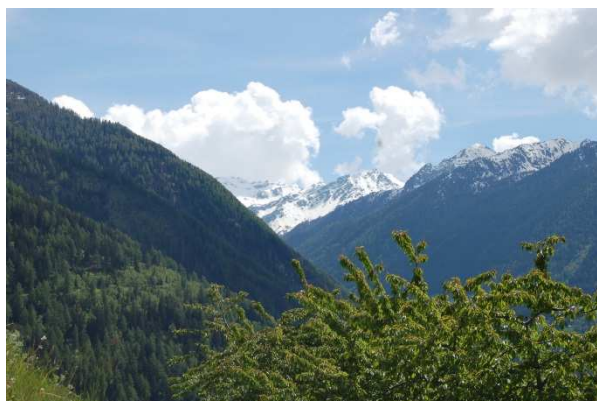

A 5 minute drive to the ski lifts, 15 minutes from Sion, with its golf course, castles and vineyards. Numerous mountain options, mid and/or high altitude mountains.